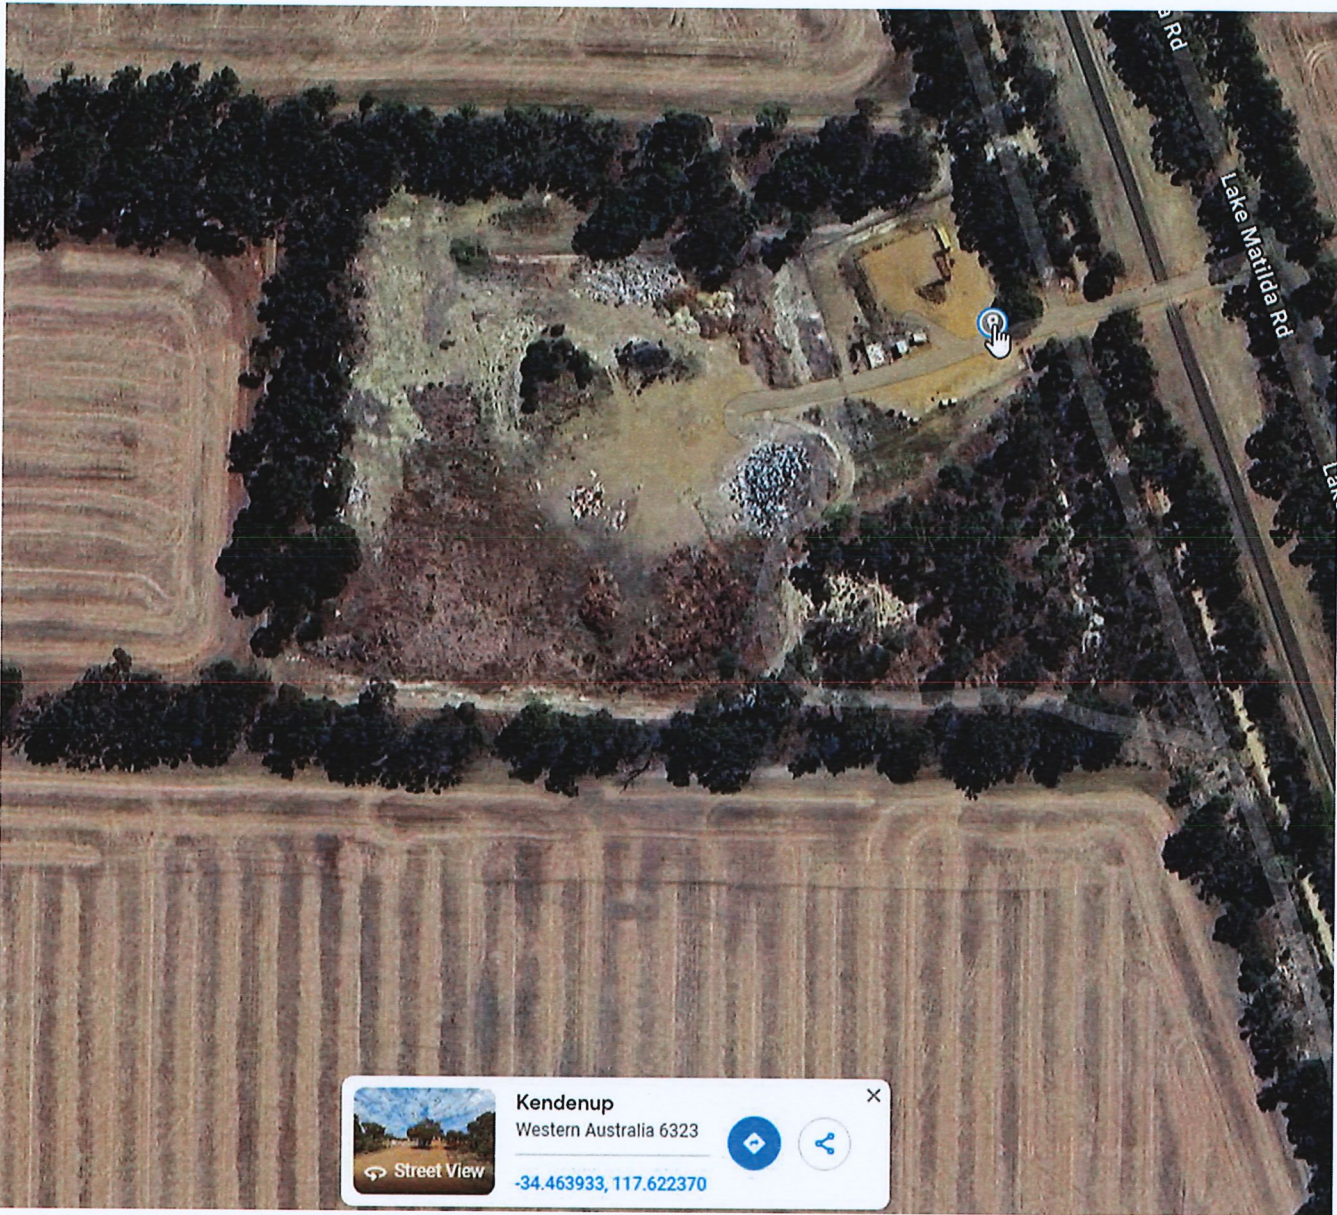

Attachment 2 - KENDENUP WASTE MANAGEMENT FACILITY

GPS.

**Kendenup**  
Western Australia 6323  
-34.463933, 117.622370

Street View

Location and sharing icons