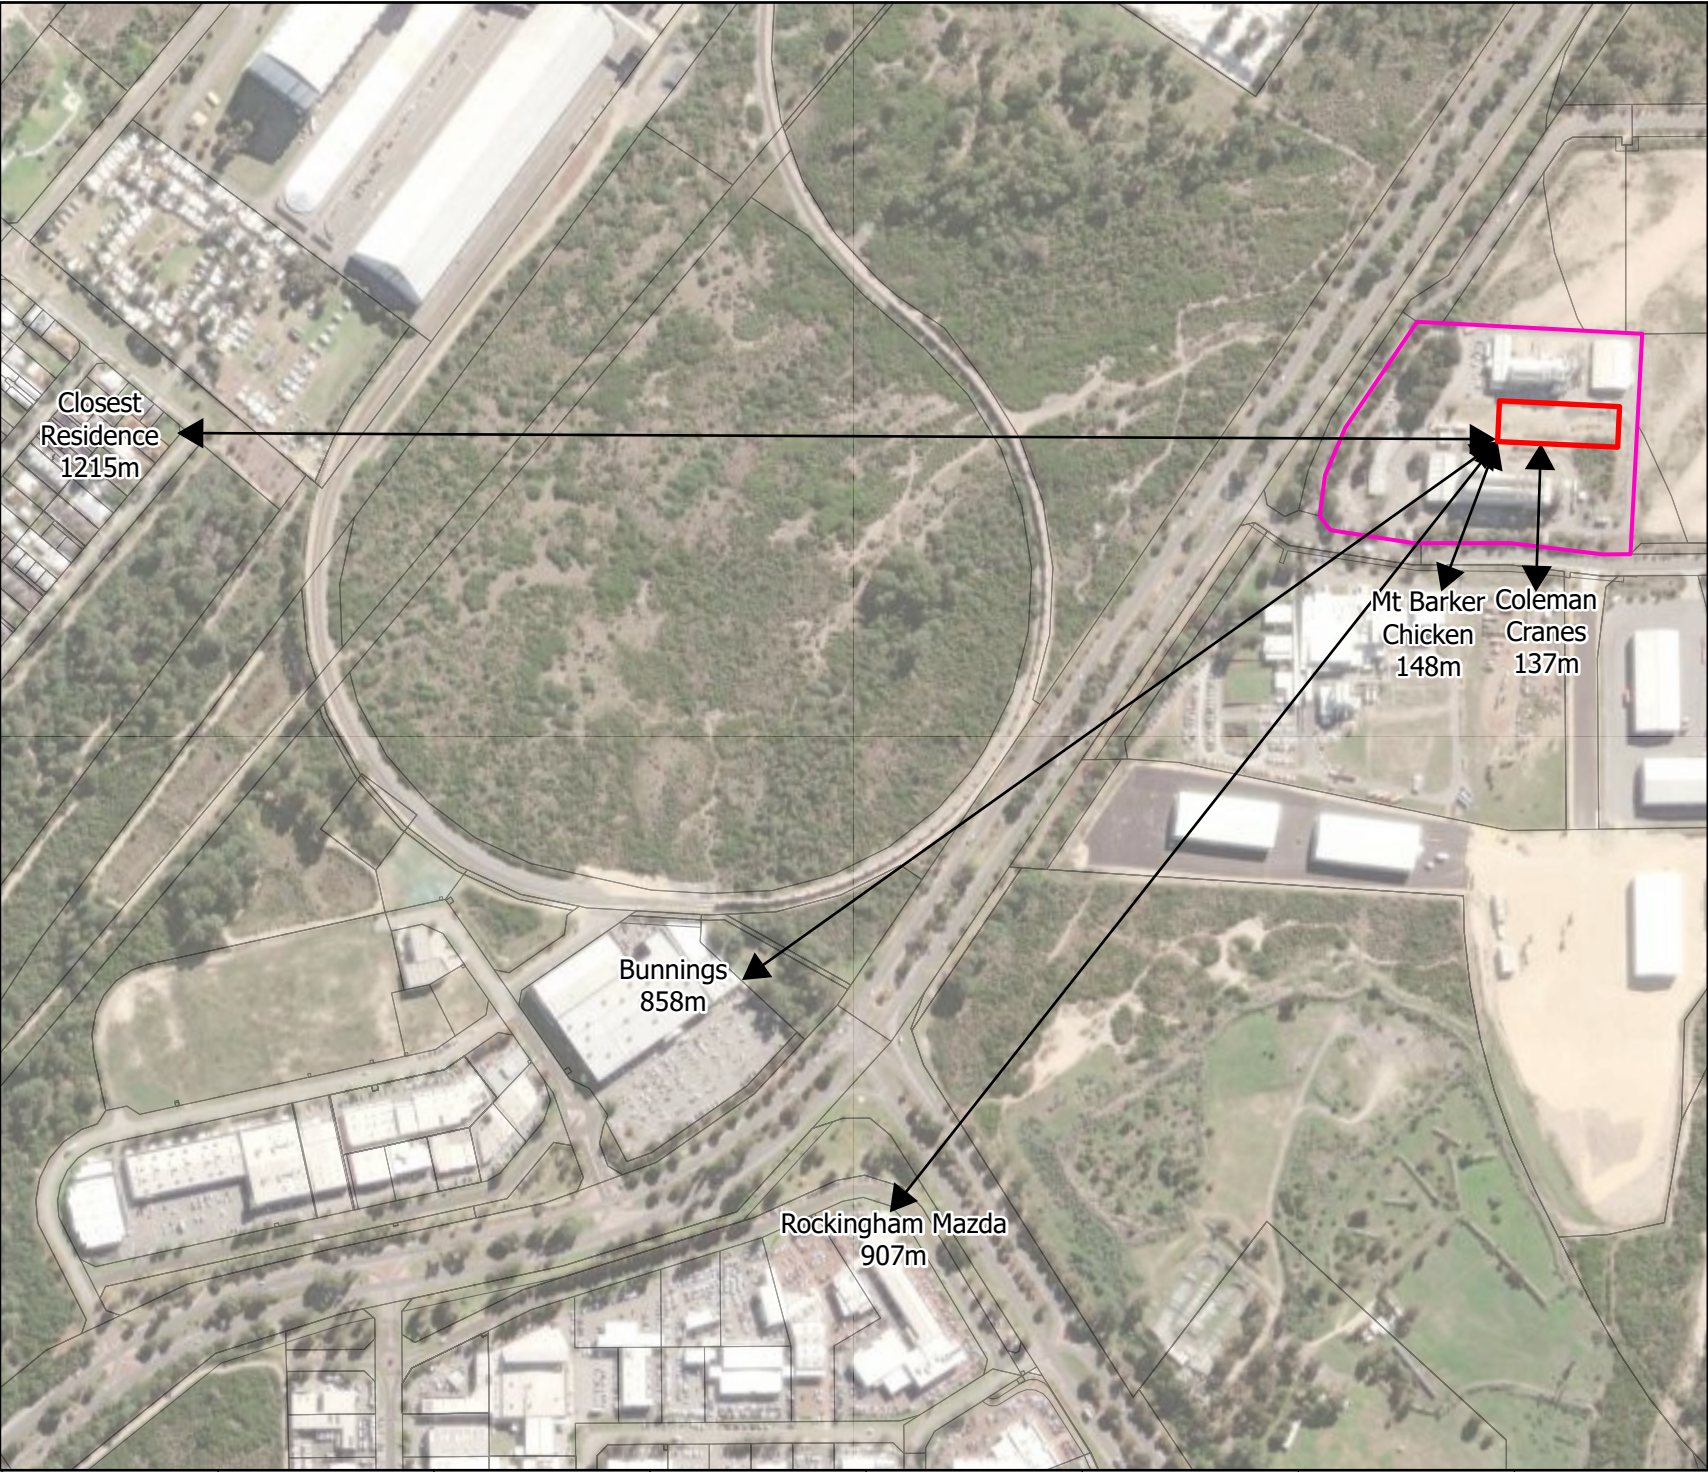

File: 2024_04_24 - Receptors

382000 382200 382400 382600 382800 383000 383200 383400

6430000
6429500
6429000
6428500