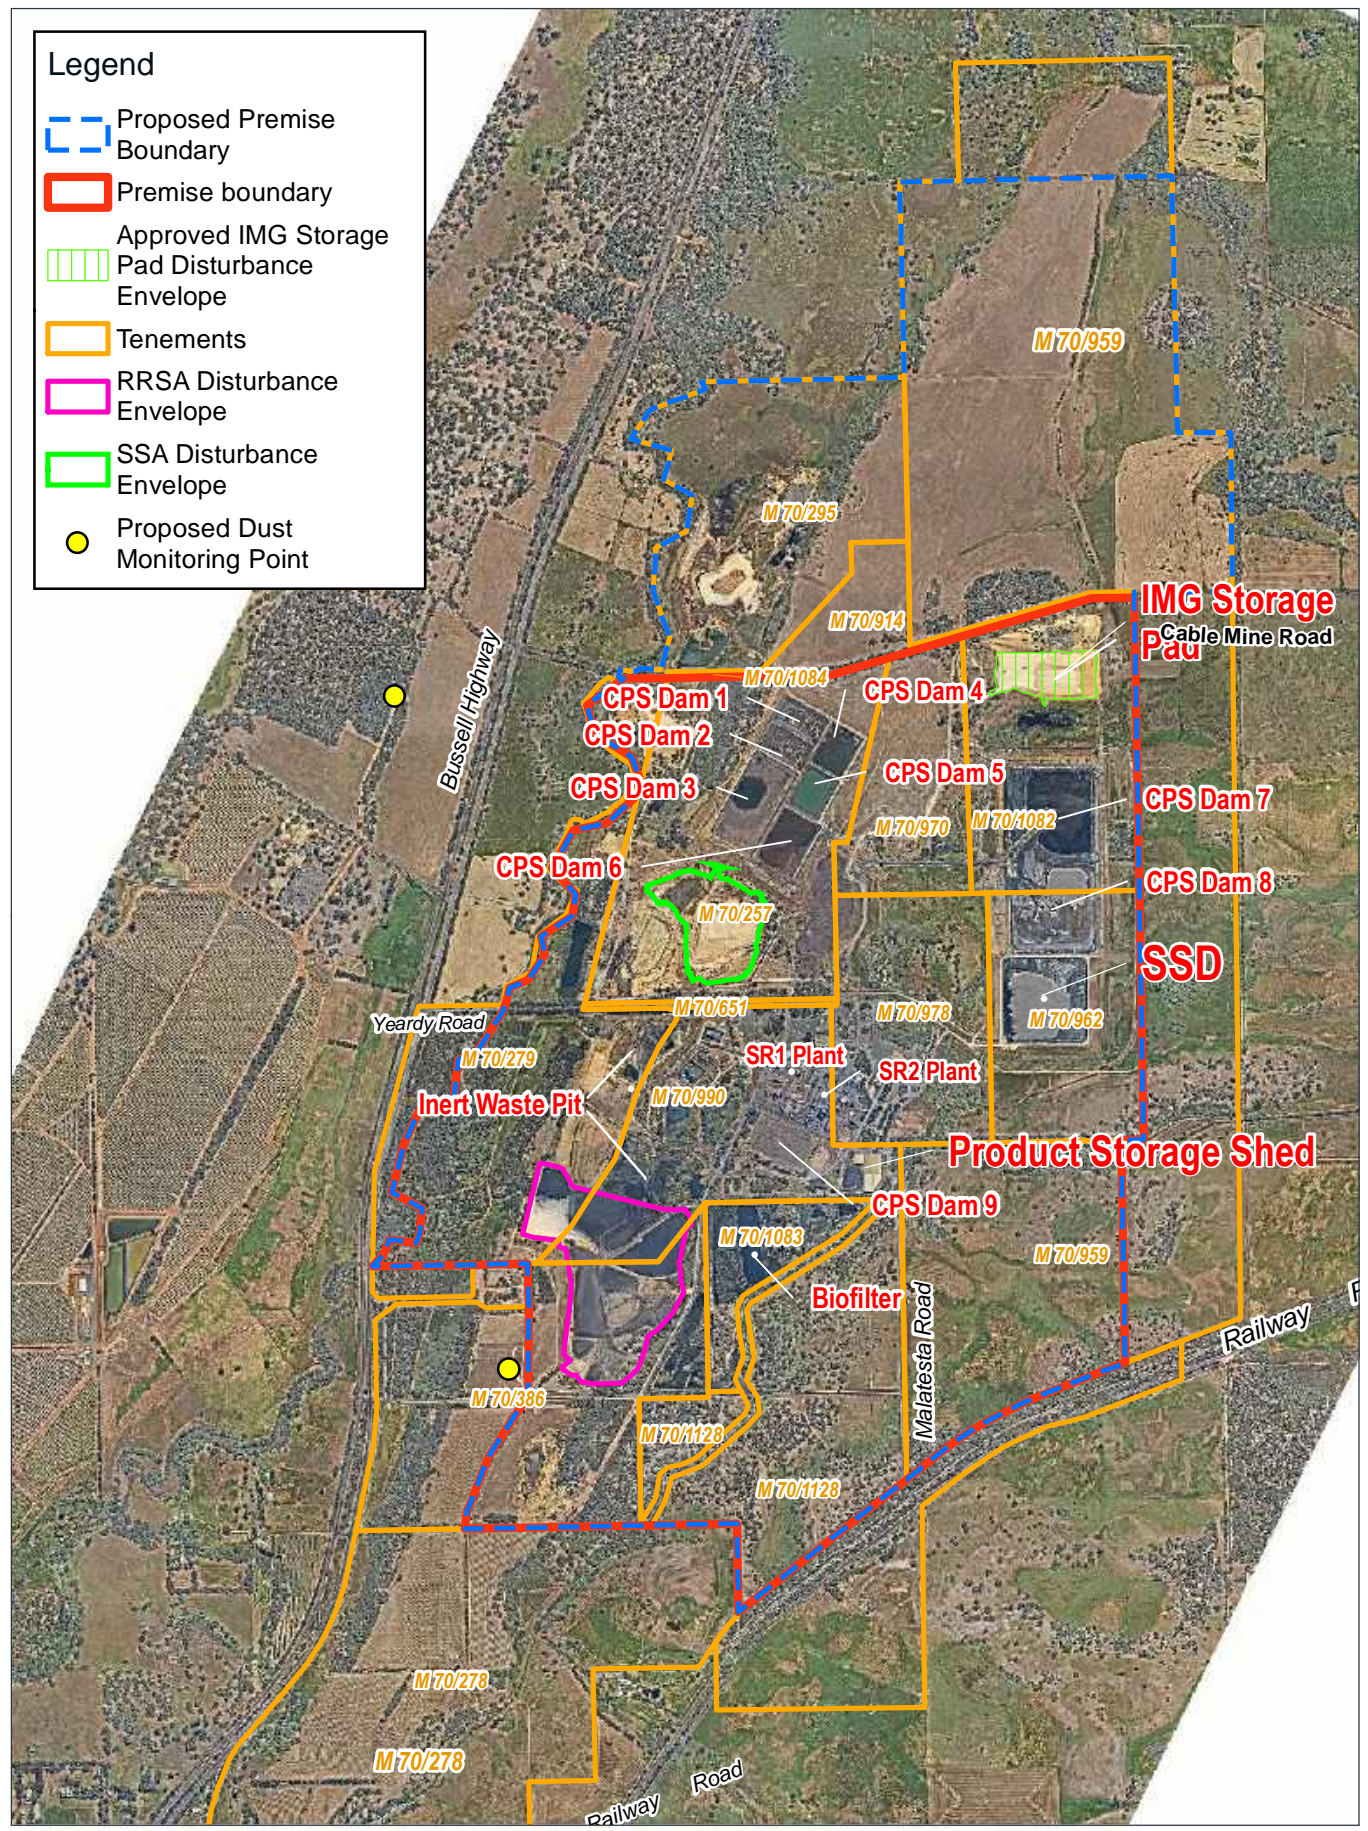

Legend

- Proposed Premise Boundary
- Premise boundary
- Approved IMG Storage Pad Disturbance Envelope
- Tenements
- RRSA Disturbance Envelope
- SSA Disturbance Envelope
- Proposed Dust Monitoring Point

GDA2020 MGA Zone 50

Licence Amendment Application 2025 North Capel Proposed Site Layout

Aerial Photography November 2024

ILUKA

L:\Maps\2024\Registered\Perth Basin\North Capel\WAA 2025\252958v04_Proposed Site Layout.mxd