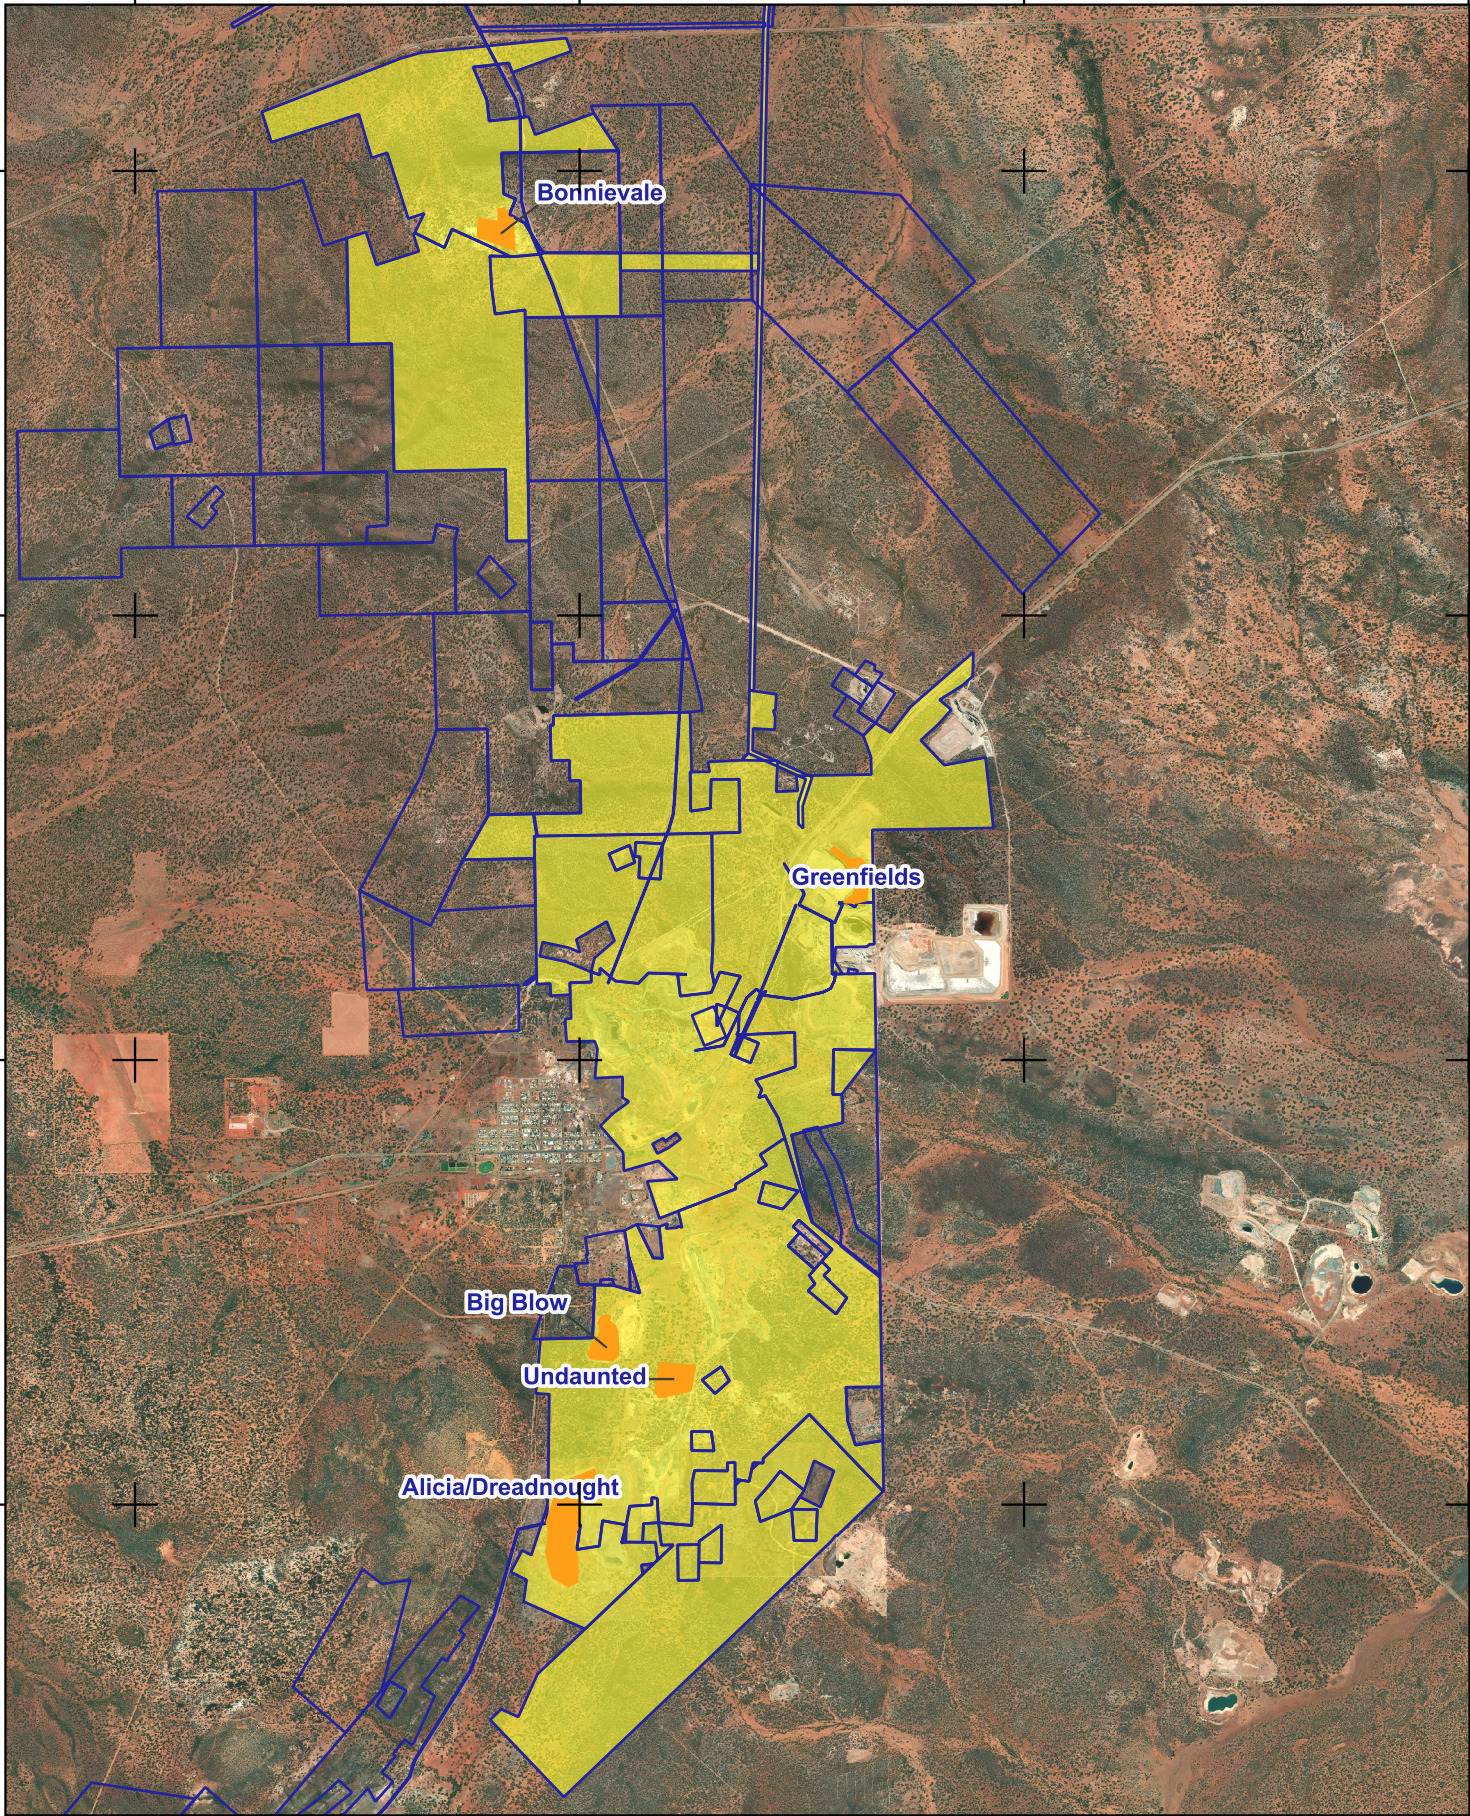

320000

325000

330000

335000

6585000

6580000

6575000

6570000

Bonnievale

Greenfields

Big Blow

Undaunted

Alicia/Dreadnought

Legend

-  Mobile crush and screen locations (Cat 12)
-  Proposed L8249 premises
-  Coolgardie_Tenements

**Mobile Crushing and Screening Locations
Prescribed Premises Licence L8249**

0 1,000 2,000 3,000 m 

Drawn: TS

GDA2020 / MGA zone 51

Scale 1:85000

Date: 16/12/2025