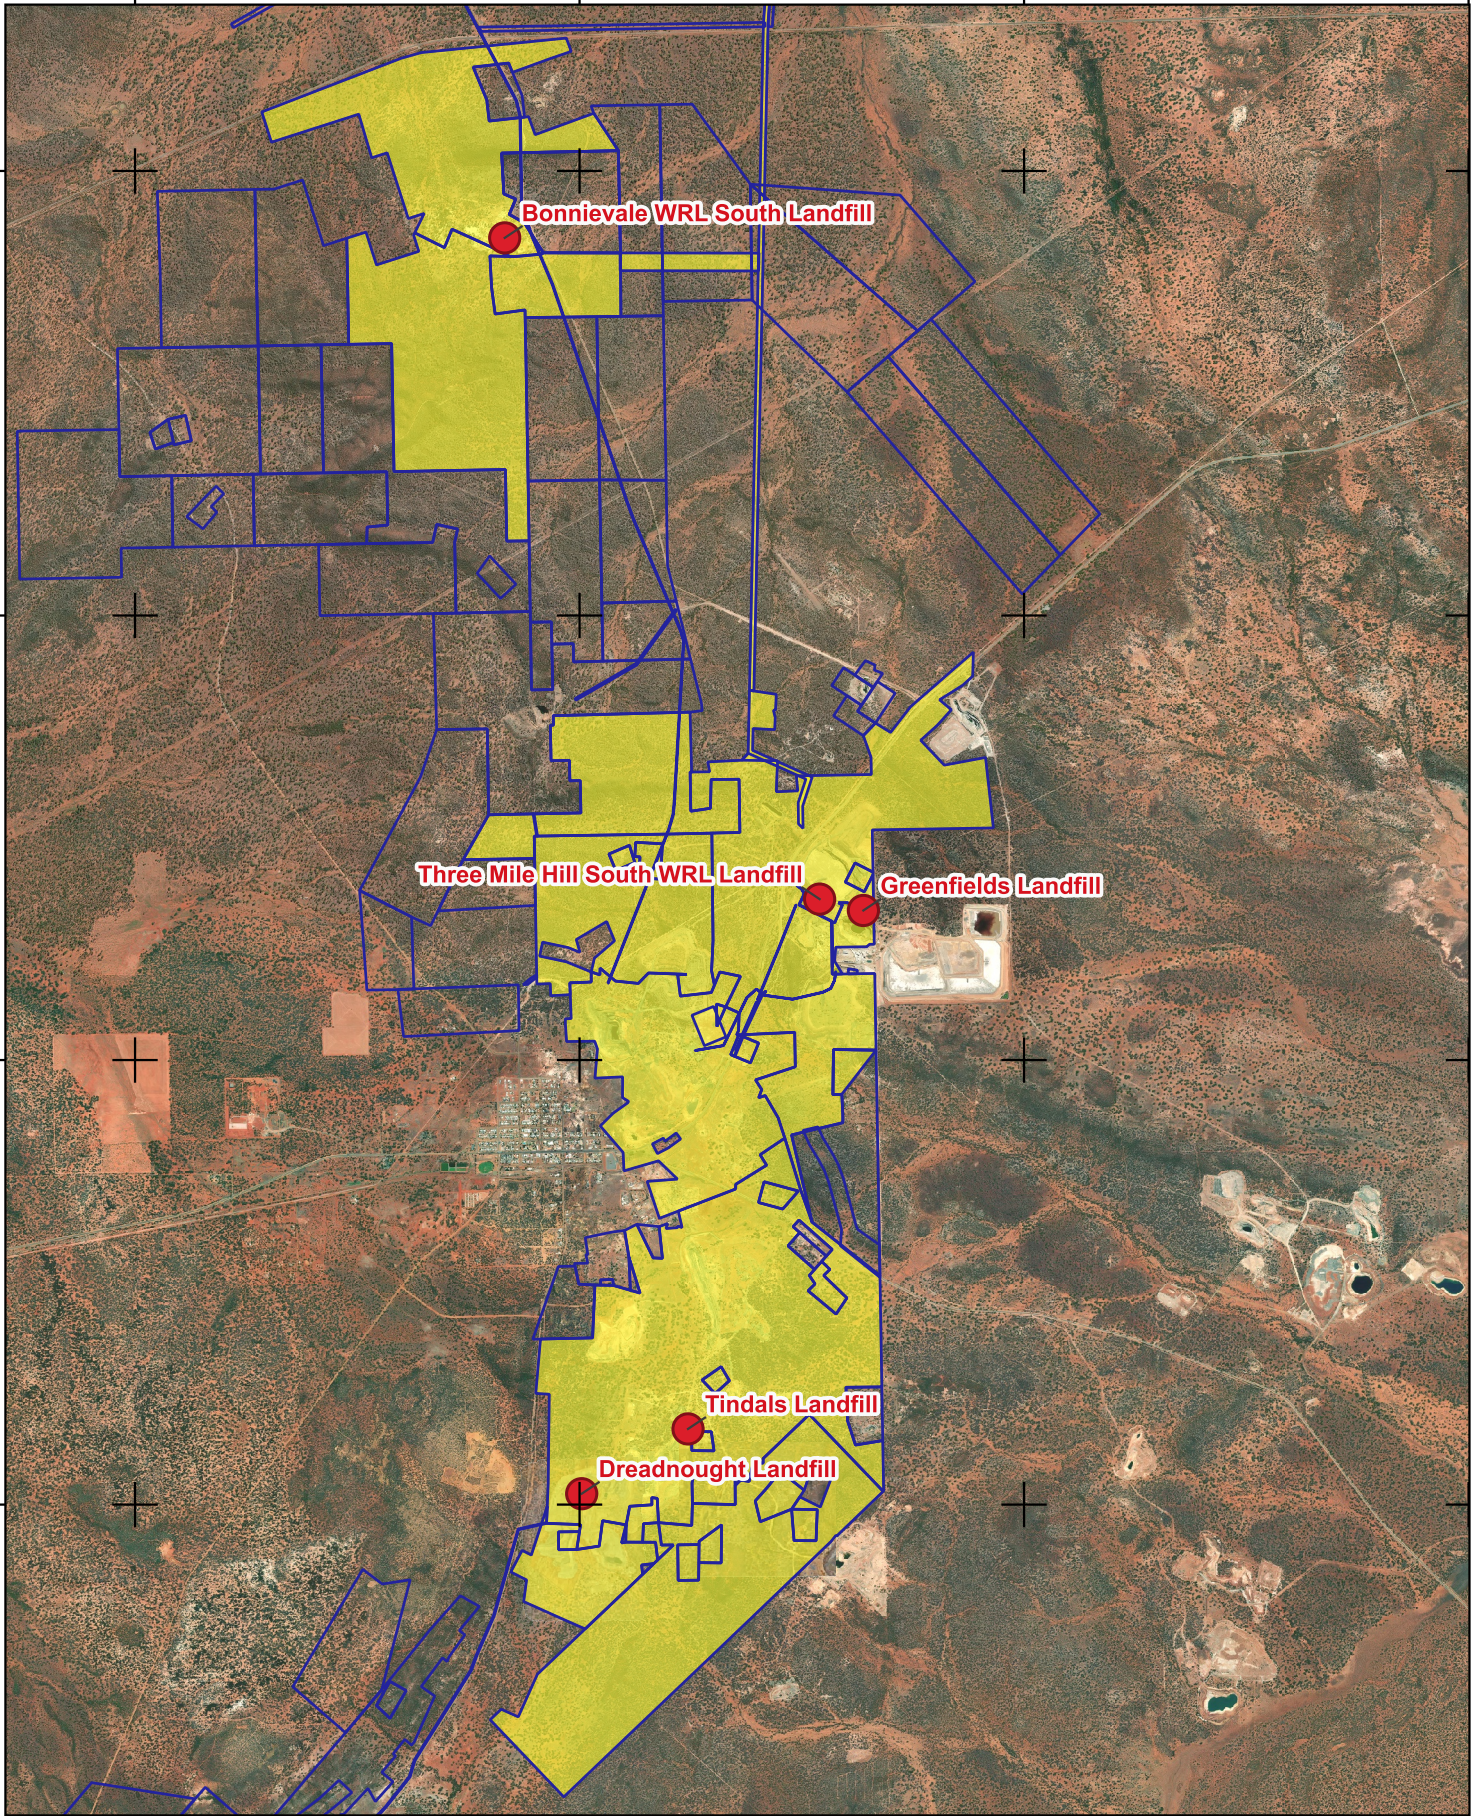

320000

325000

330000

335000

6585000

6580000

6575000

6570000

Legend

- Landfill locations
- Coolgardie_Tenements
- Proposed L8249 premises

Landfill locations
Prescribed Premises Licence L8249

Drawn: TS

GDA2020 / MGA zone 51

Scale 1:85000

Date: 16/12/2025