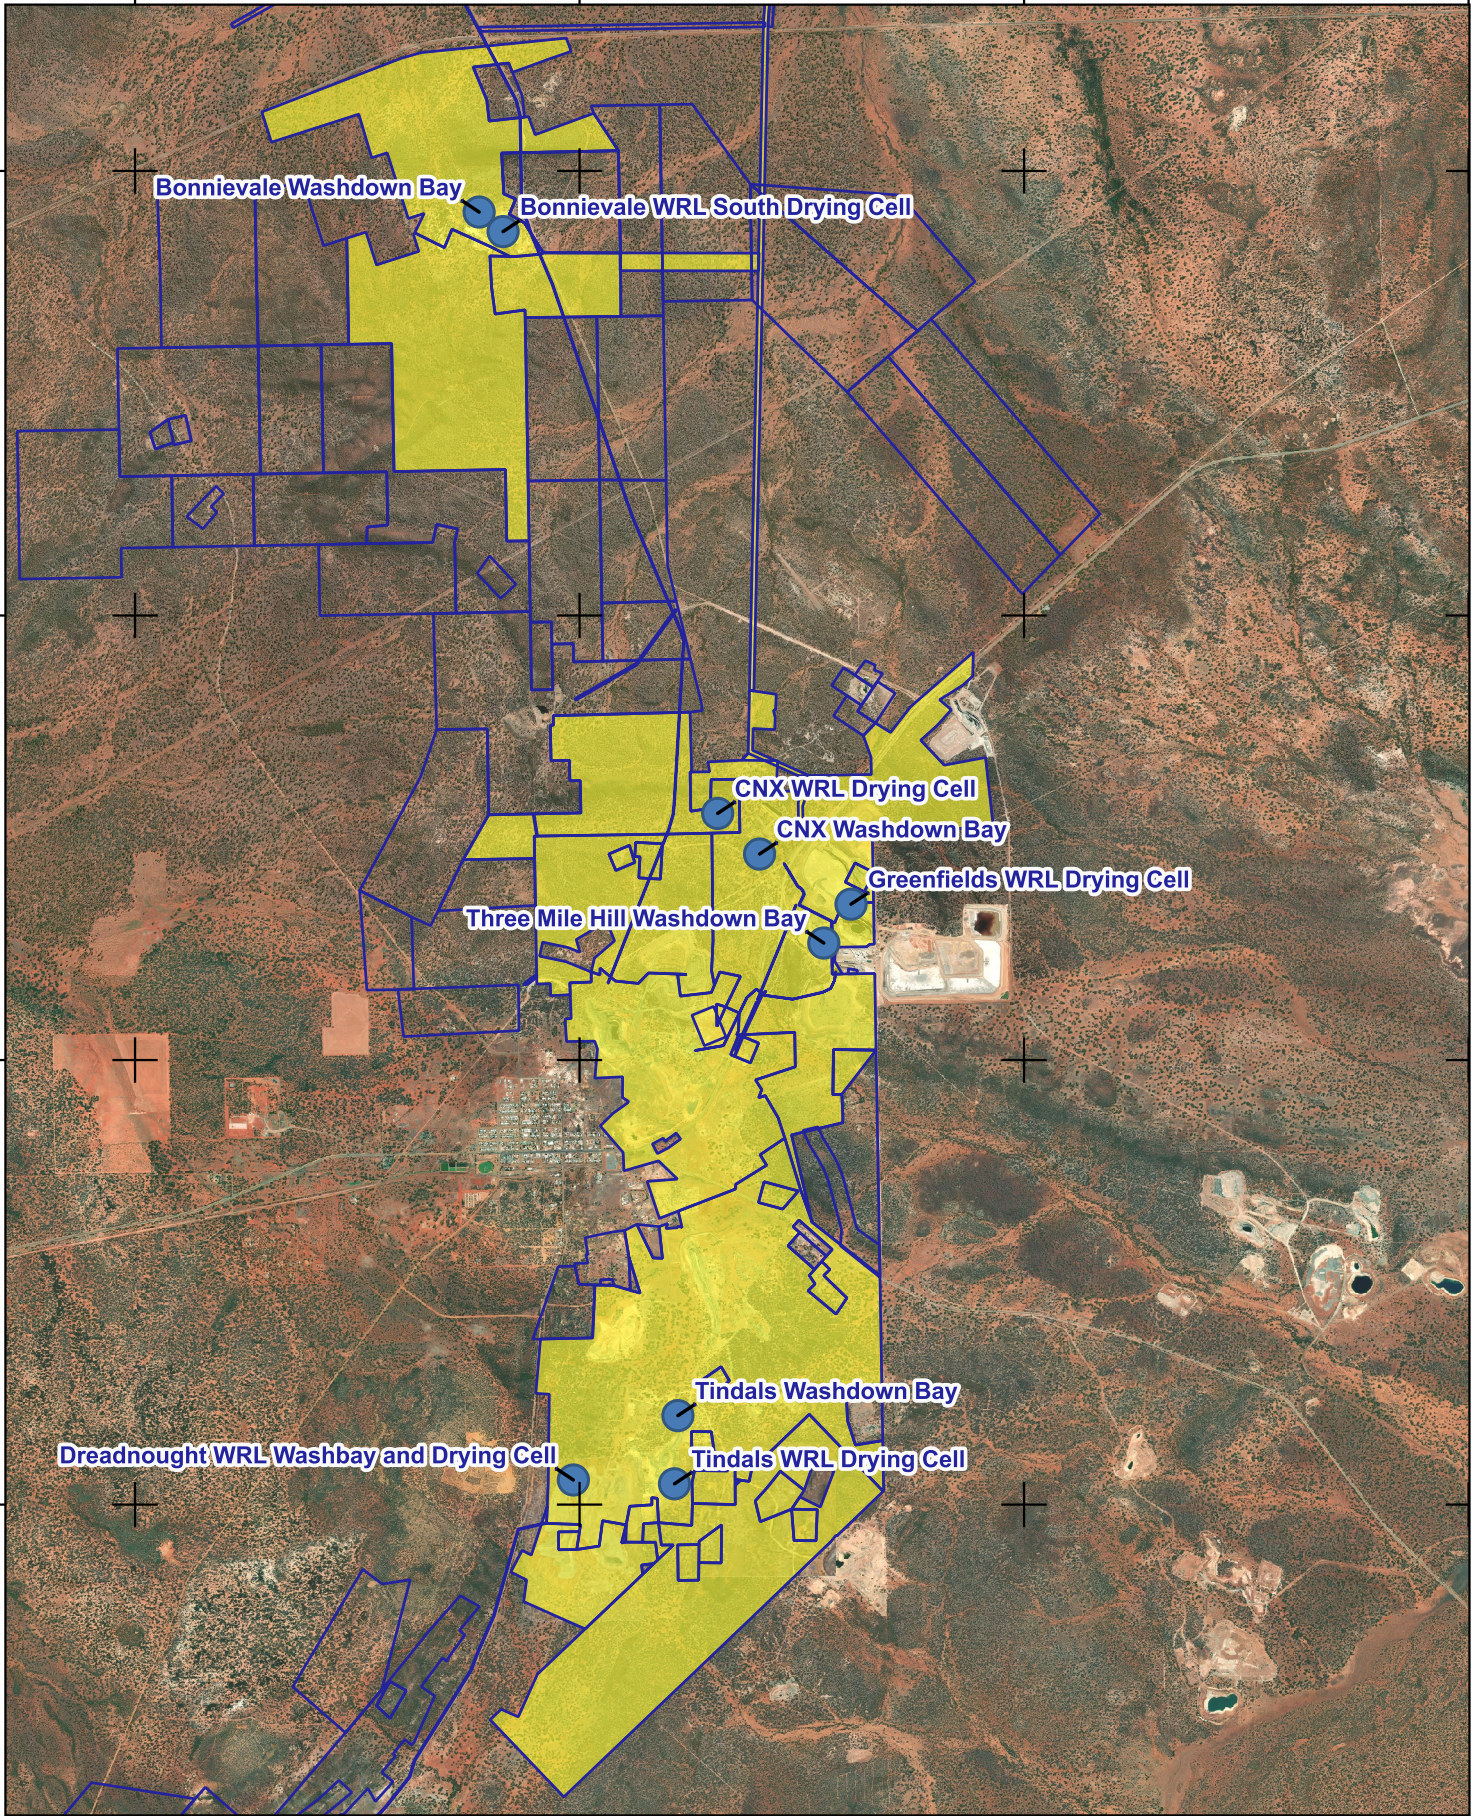

320000

325000

330000

335000

6585000

6580000

6575000

6570000

Legend

- Washbays and drying cells
- Coolgardie_Tenements
- Proposed L8249 premises

**Washbays and Drying Cells
Prescribed Premises Licence L8249**

0 1,000 2,000 3,000 m

Drawn: TS

GDA2020 / MGA zone 51

Scale 1:85000